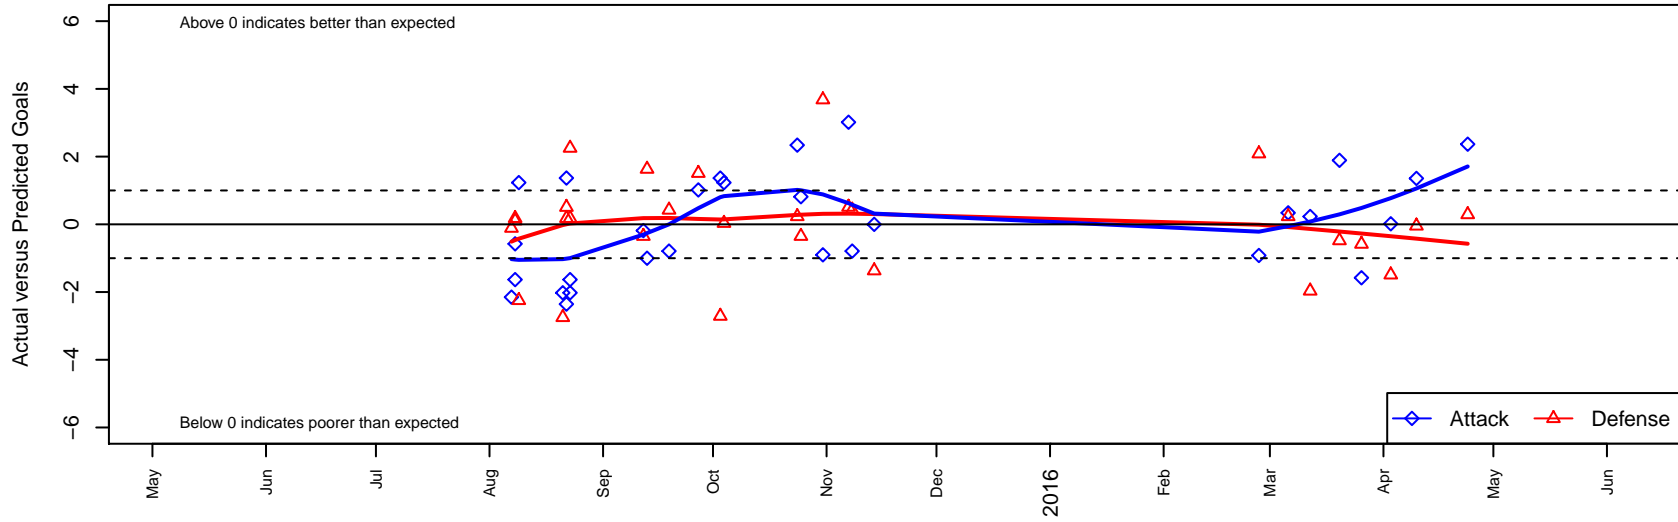

Pacific FC Fire B02

Pacific FC
 Battle Ground, WA
 B02 total strength=690
 attack=1.14 defense=0.41
 fall league = PSPL Classic 2 U13
 spr league = Spr PSPL Classic 2 U13

alt names used:
 PACIFIC FC 02 FIRE (WA)
 Pacific FC 02 Fire
 Pacific FC 02 Fire
 Pacific FC 02 Fire

Venues played:
 2015 Bend Premier Cup U13 BRONZE U13
 2015 Summer Slam Bronze U13
 2015 PSPL Classic 2 U13
 2015 Spr PSPL Classic 2 U13

Pacific FC Fire B02
 Dots are actual minus expected GF (blue circles) and GA (red triangles).
 Blue line is smoothed change in attack strength. Red is smoothed change in defense strength.

**attack and defense variance (black dot)
relative to other teams
and top 10 in region**

**attack and defense rating
relative to others at age
and all opponents in last 13 months**

Performance relative to 13 month average