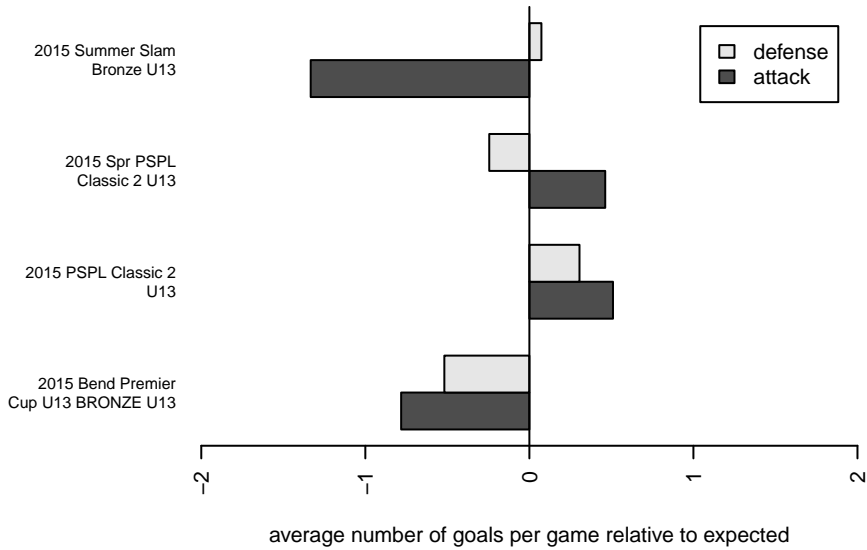

Pacific FC Fire B02

Pacific FC
 Battle Ground, WA
 B02 total strength=690
 attack=1.14 defense=0.41
 fall league = PSPL Classic 2 U13
 spr league = Spr PSPL Classic 2 U13

alt names used:
 PACIFIC FC 02 FIRE (WA)
 Pacific FC 02 Fire
 Pacific FC 02 Fire
 Pacific FC 02 Fire

Venues played:
 2015 Bend Premier Cup U13 BRONZE U13
 2015 Summer Slam Bronze U13
 2015 PSPL Classic 2 U13
 2015 Spr PSPL Classic 2 U13

Pacific FC Fire B02
 Dots are actual minus expected GF (blue circles) and GA (red triangles).
 Blue line is smoothed change in attack strength. Red is smoothed change in defense strength.

**attack and defense variance (black dot)
relative to other teams
and top 10 in region**

**attack and defense rating
relative to others at age
and all opponents in last 13 months**

Performance relative to 13 month average