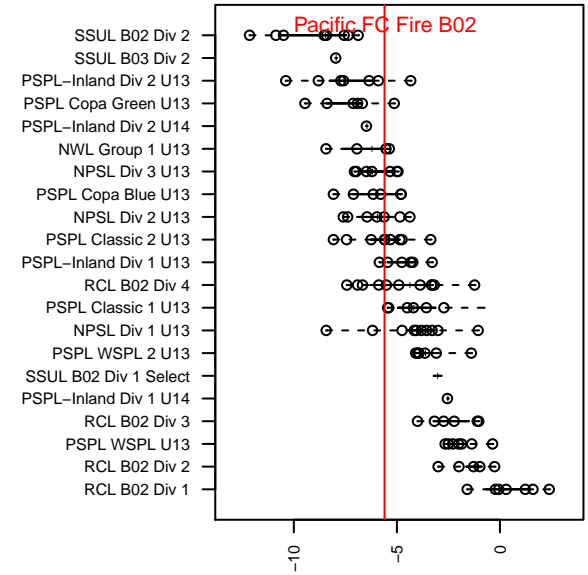

Pacific FC Fire B02

Pacific FC
 Battle Ground, WA
 B02 total strength=690
 attack=1.14 defense=0.41
 fall league = PSPL Classic 2 U13
 spr league = Spr PSPL Classic 2 U13

alt names used:
 PACIFIC FC 02 FIRE (WA)
 Pacific FC 02 Fire
 Pacific FC 02 Fire
 Pacific FC 02 Fire

Venues played:
 2015 Bend Premier Cup U13 BRONZE U13
 2015 Summer Slam Bronze U13
 2015 PSPL Classic 2 U13
 2015 Spr PSPL Classic 2 U13

Pacific FC Fire B02
 Dots are actual minus expected GF (blue circles) and GA (red triangles).
 Blue line is smoothed change in attack strength. Red is smoothed change in defense strength.

**attack and defense variance (black dot)
relative to other teams
and top 10 in region**

**attack and defense rating
relative to others at age
and all opponents in last 13 months**

Performance relative to 13 month average